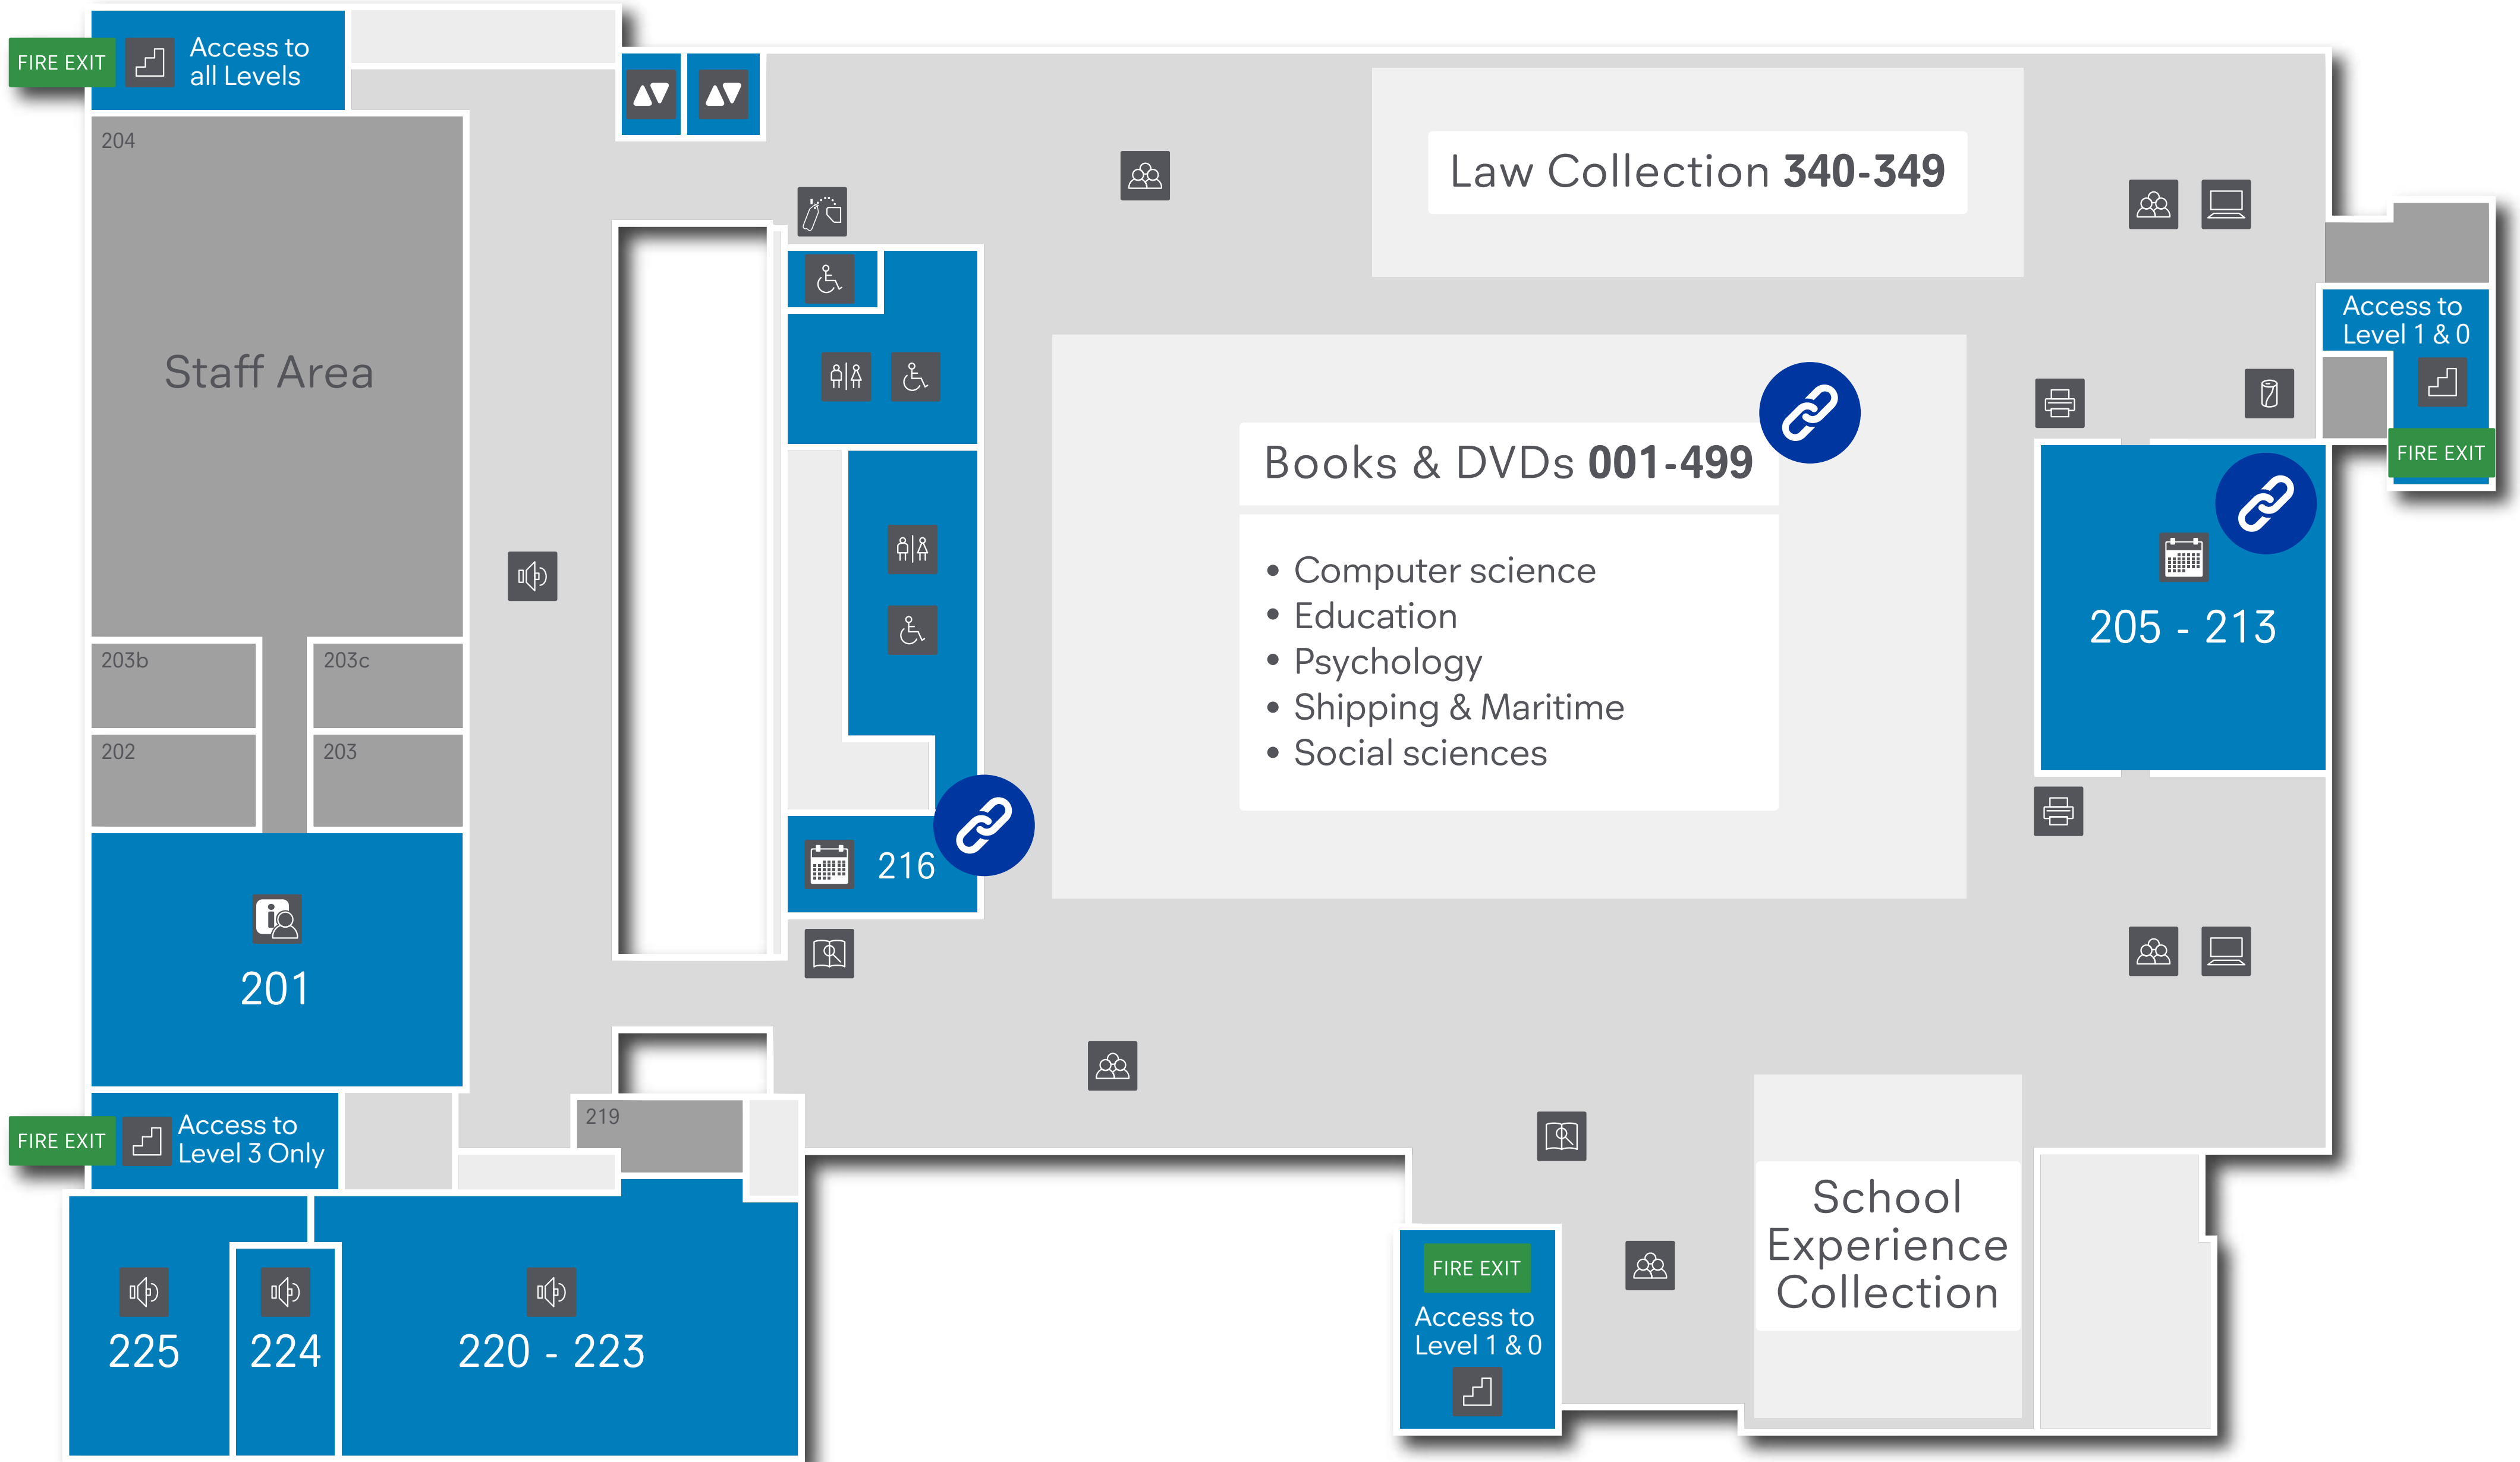

Information Desk

Group Study

Bookable Study Rooms

PCs

Laptop Loans

Printer & Copiers

Library Catalogue

Self Issue

Lifts

Stairs

Vending Machines

Drinking Water

The Writing Café

Toilets

Disabled Toilets

Automatic doors

203

2

Group Study
 Quiet Study

Bookable Study Rooms
 Information Specialists

PCs
 Printer & Copiers

Library Catalogue
 Lifts

Stairs
 Vending Machines

Drinking Water
 Toilets

Drinking Water

Toilets

Disabled Toilets